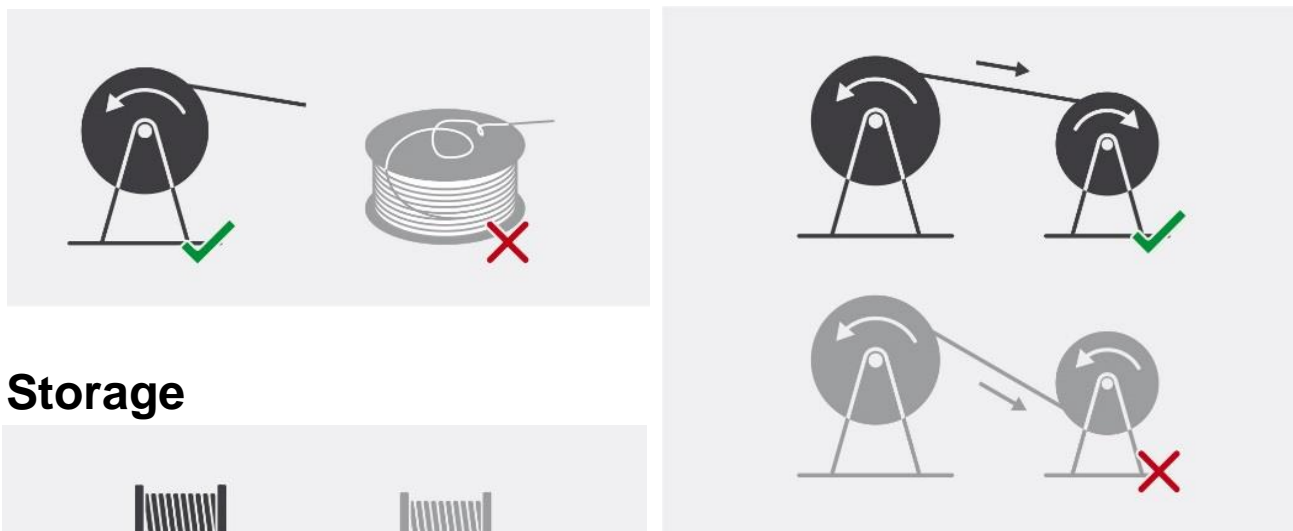

HANDLE CABLE DRUM WITH CARE

Handling

Unwinding

Storage

IMPORTANT

This product should be installed by a competent person
in accordance with all legal and regulation rules

Do not put nails directly on wooden drums